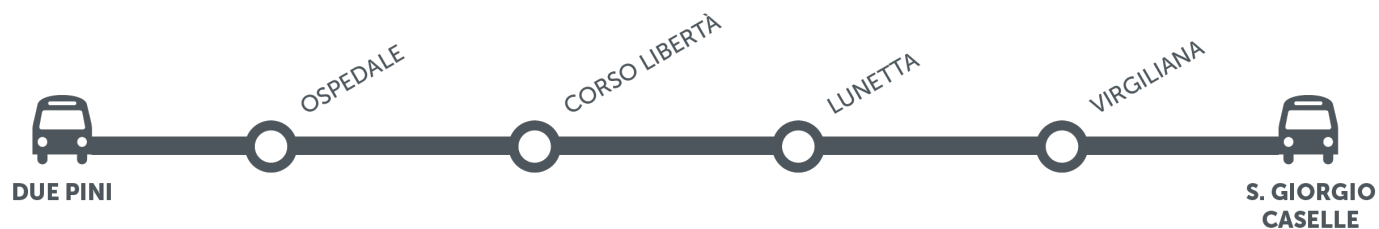

Due Pini ↔ Lunetta ↔ Virgiliana ↔ Caselle

Due Pini ↔ Lunetta ↔ Virgiliana ↔ Caselle

URBAN MANTOVA

in force from 09/12/2024 to 06/07/2025

URBAN MANTOVA

in force from 09/12/2024 to 06/07/2025

NOTE

DESCRIPTION